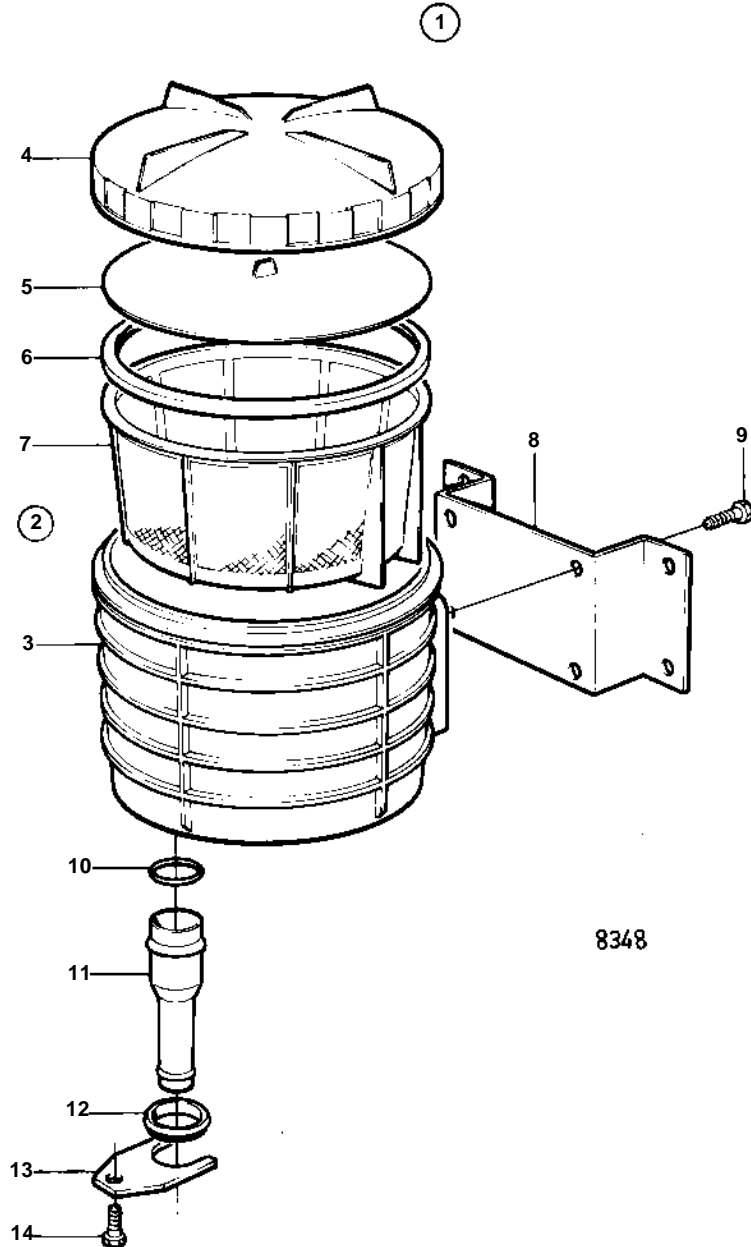

MD40A,TMD40A,TMD40B,TMD40C,TAMD40A,TAMD40B

MD40A,TMD40A,TMD40B,TMD40C,TAMD40A,TAMD40B

REF	PART NO.	QTY	DESCRIPTION	NOTES
1	838315	1	Seawater sieve kit	
2	858081	1	· Strainer	(845337)
3	845338	1	· · Strainer housing	
4	845317	1	· · Cover	
5	845328	1	· · Pressure plate	
6	838977	1	· · Rubber seal	(845329)
7	858081	1	· · Strainer	
8	845960	1	· Bracket	
9	940199	4	· Screw	
10	845354	2	· Sealing ring	
11	847106	1	· Hose connection	MD40, TMD40, L = 80 MM
	838582	1	· Hose connection	MD40, TMD40, L = 125 MM
11	838555	1	· Hose connection	TAMD40, L = 80 MM
	838580	1	· Hose connection	TAMD40, L = 125 MM
12	847017	2	· Retainer	
13	847018	2	· Brace	
14	940199	2	· Screw	